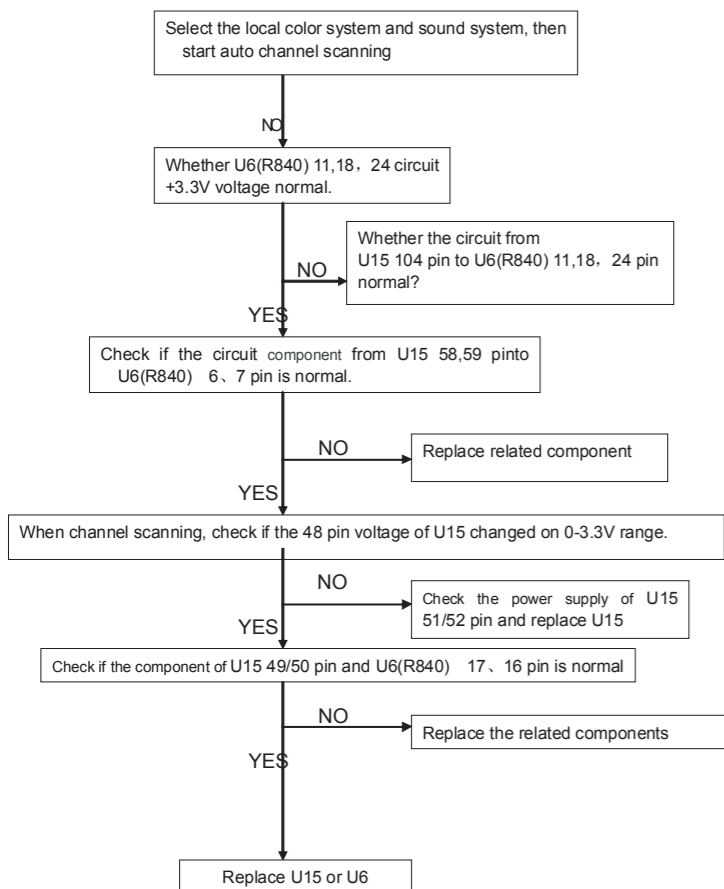

PORTABLE DIGITAL LCD TELEVISION

TTV702-9

Service manual

一、No sound, no image, blank screen trouble shooting steps:

1

二、Blank screen trouble shooting steps:

2

三、Has image, no sound/low sound/distortion

3

四、DTV no signal trouble shooting steps:

4

五、AV input no image no sound

5

六、Snow screen/image not clear

6

七、USB not reading