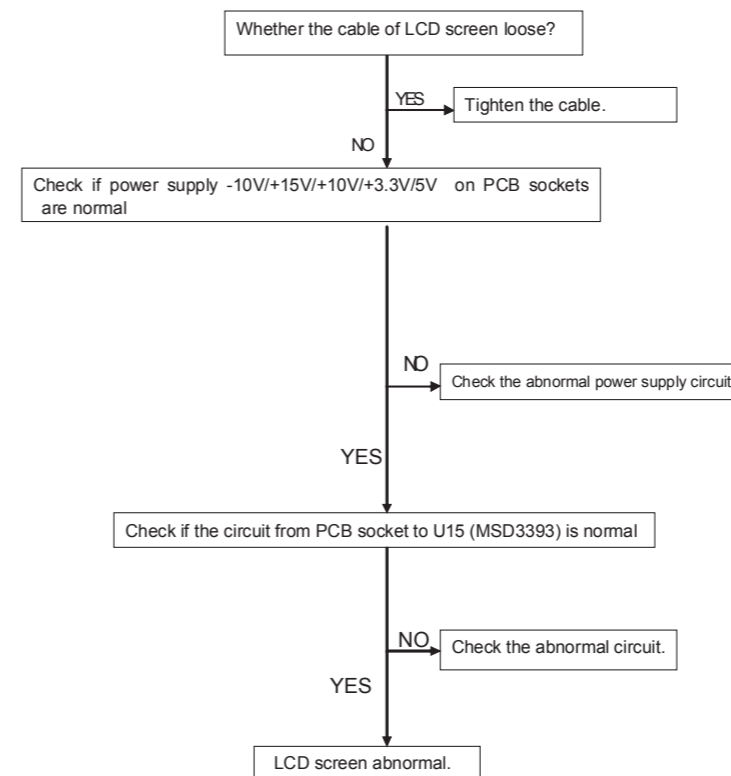

3

四、DTV no signal trouble shooting steps:

4

五、AV input no image no sound

5

六、Snow screen/image not clear

6

七、USB not reading