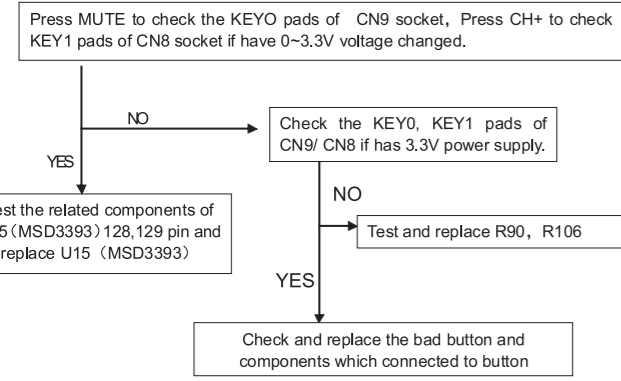

九、Button no function