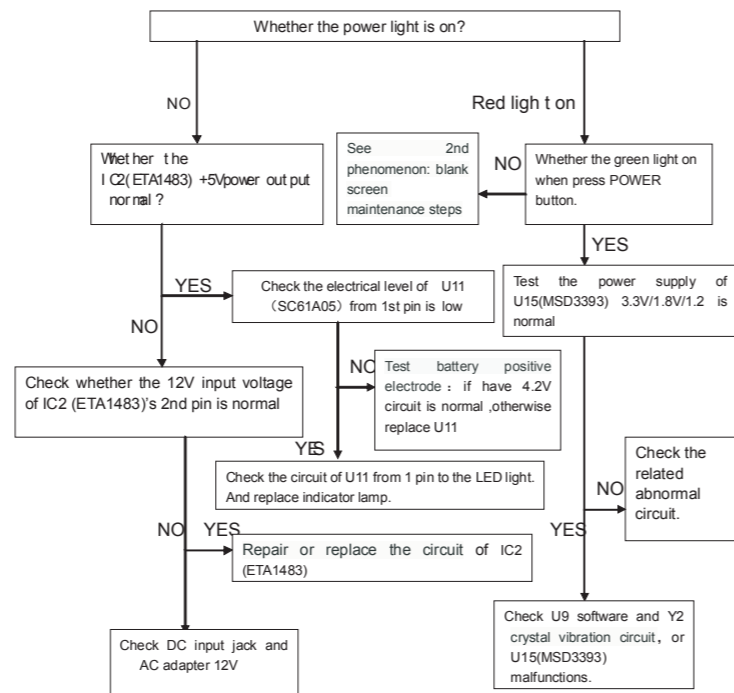

PORTABLE DIGITAL LCD TELEVISION

TTV702-9

Service manual

一、No sound, no image, blank screen trouble shooting steps:

1

二、Blank screen trouble shooting steps:

2

三、Has image, no sound/low sound/distortion

3

四、DTV no signal trouble shooting steps:

4

五、AV input no image no sound

5

六、Snow screen/image not clear

6

七、USB not reading