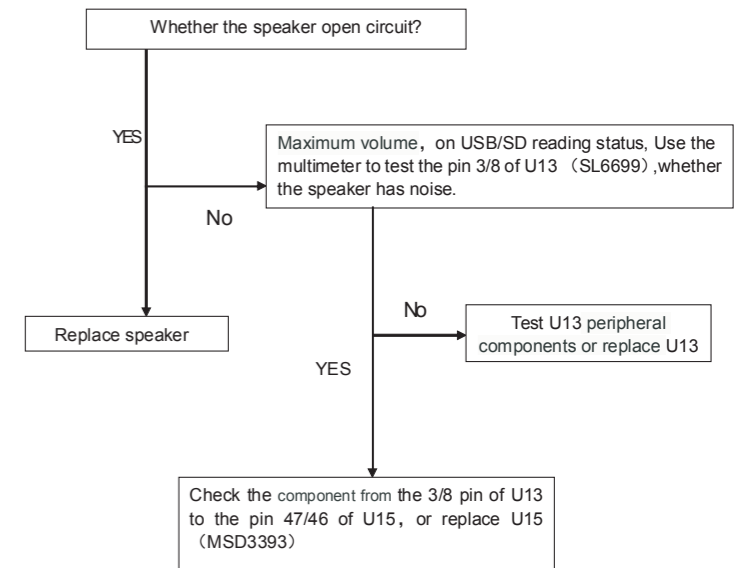

PORTABLE DIGITAL LCD TELEVISION

TTV702-9

Service manual

一、No sound, no image, blank screen trouble shooting steps:

1

二、Blank screen trouble shooting steps:

2

三、Has image, no sound/low sound/distortion

3

四、DTV no signal trouble shooting steps:

4

五、AV input no image no sound

5

六、Snow screen/image not clear

6

七、USB not reading