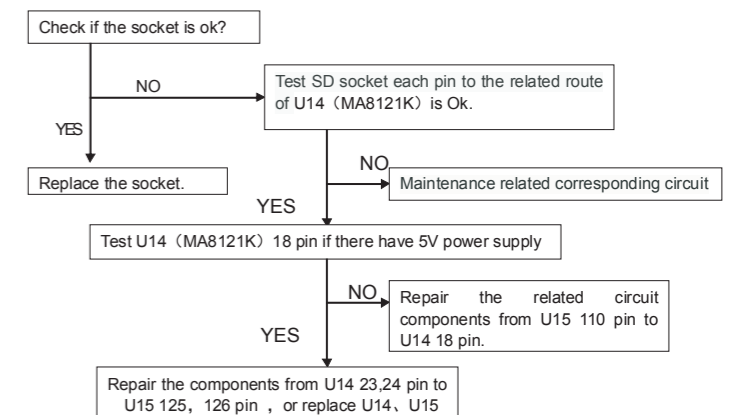

八、SD card not reading