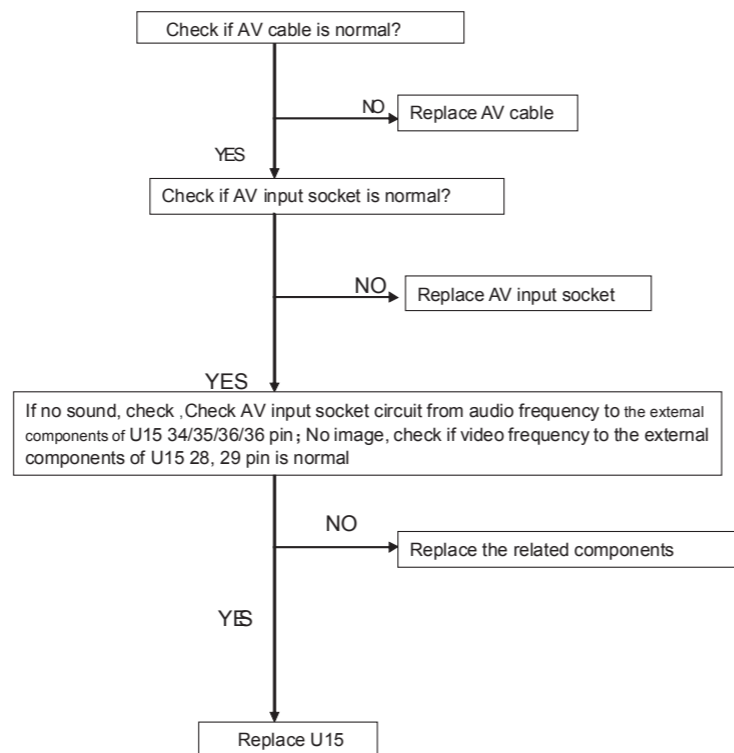

PORTABLE DIGITAL LCD TELEVISION

TTV702-9

Service manual

一、No sound, no image, blank screen trouble shooting steps:

1

二、Blank screen trouble shooting steps:

2

三、Has image, no sound/low sound/distortion

3

四、DTV no signal trouble shooting steps:

4

五、AV input no image no sound

5

六、Snow screen/image not clear

6

七、USB not reading

八、SD card not reading

7

九、Button no function

十、Battery can't be charged

⑧