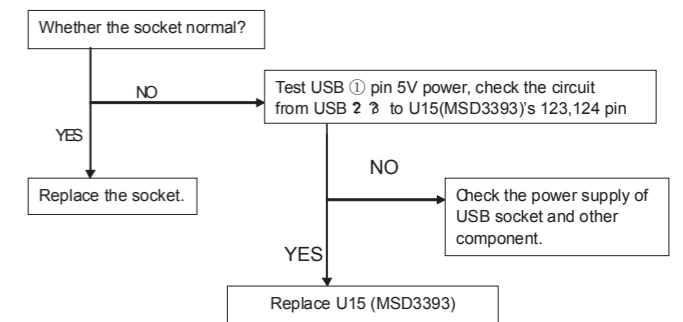

3

四、DTV no signal trouble shooting steps:

4

五、AV input no image no sound

5

六、Snow screen/image not clear

6

七、USB not reading