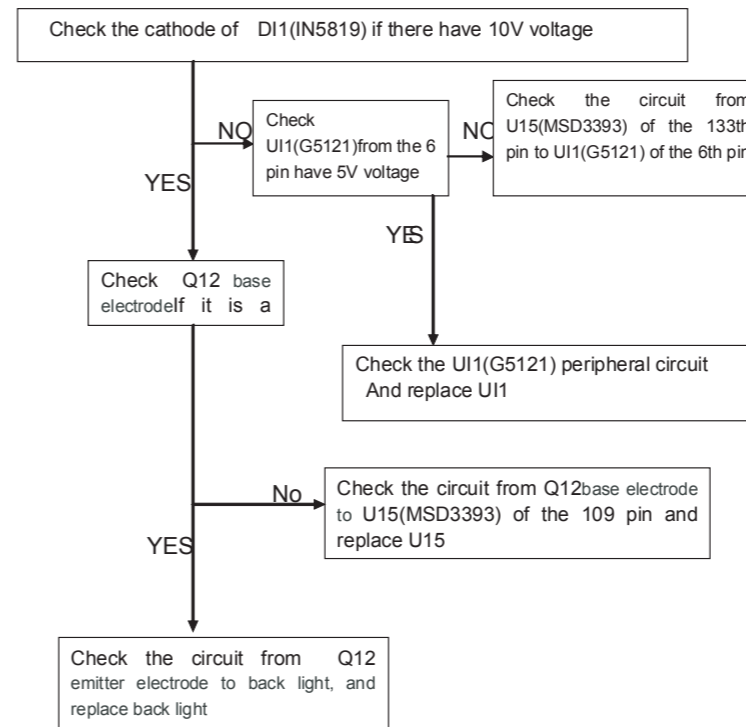

二、Blank screen trouble shooting steps: