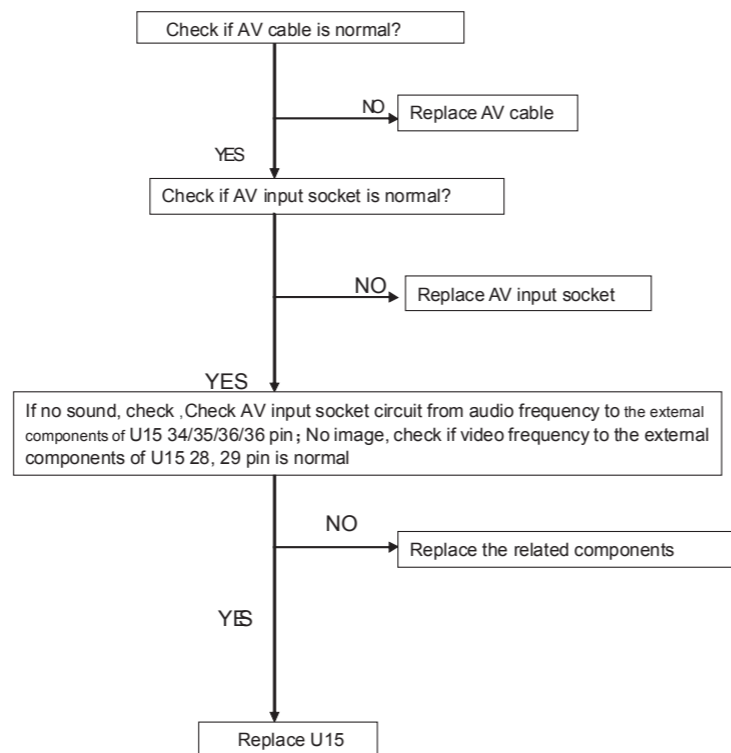

PORTABLE DIGITAL LCD TELEVISION

TTV701-7

Service manual

一、 No sound, no image, blank screen trouble shooting steps:

1

二、 Blank screen trouble shooting steps:

2

三、 Has image, no sound/low sound/distortion

3

四、 DTV no signal trouble shooting steps:

4

五、 AV input no image no sound

5

六、 Snow screen/image not clear

6

七、 USB not reading

八、 SD card not reading

7

九、Button no function

Press MUTE to check the KEY0 pads of CN9 socket, Press CH+ to check KEY1 pads of CN8 socket if have 0~3.3V voltage changed.

十、Battery can't be charged

Take out the battery, check the voltage of CN2 +B pin is 4.2V