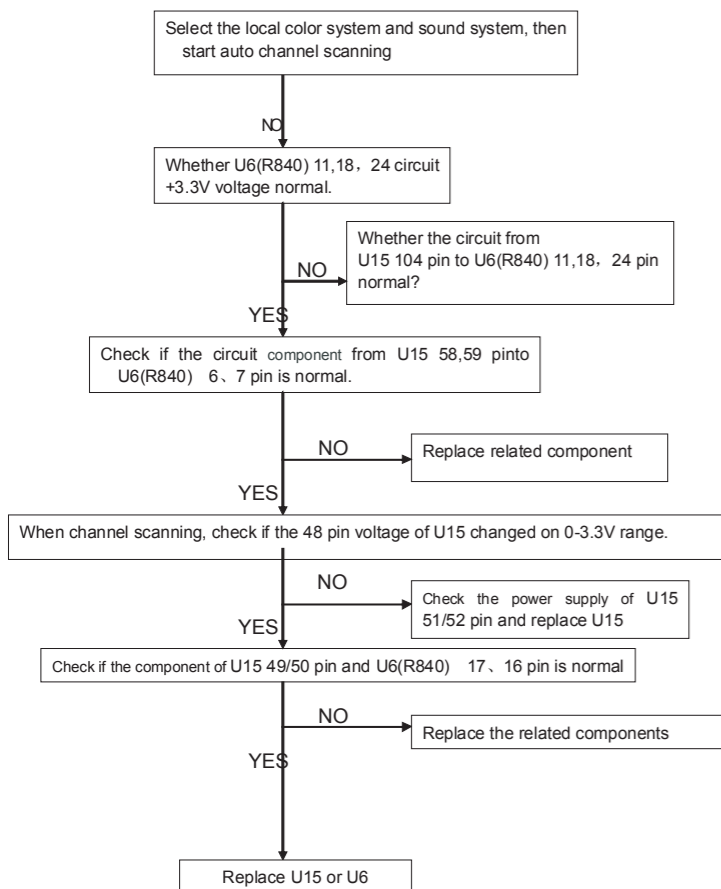

PORTABLE DIGITAL LCD TELEVISION

TTV701-7

Service manual

一、 No sound, no image, blank screen trouble shooting steps:

1

二、 Blank screen trouble shooting steps:

2

三、 Has image, no sound/low sound/distortion

3

四、 DTV no signal trouble shooting steps:

4

五、 AV input no image no sound

5

六、 Snow screen/image not clear

6

七、 USB not reading