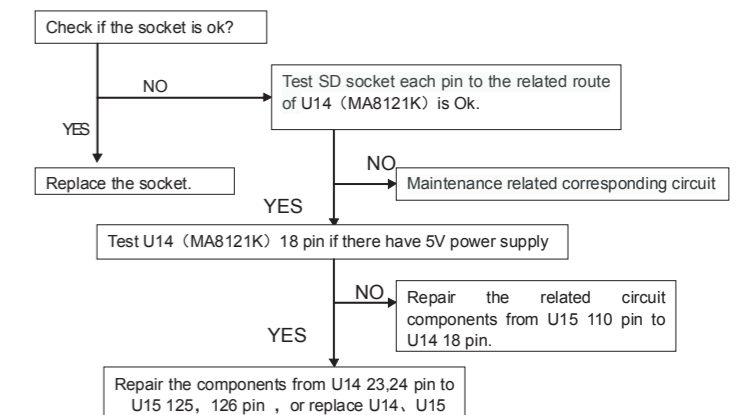

八、 SD card not reading

7

九、Button no function

Press MUTE to check the KEY0 pads of CN9 socket, Press CH+ to check KEY1 pads of CN8 socket if have 0~3.3V voltage changed.

十、Battery can't be charged

Take out the battery, check the voltage of CN2 +B pin is 4.2V