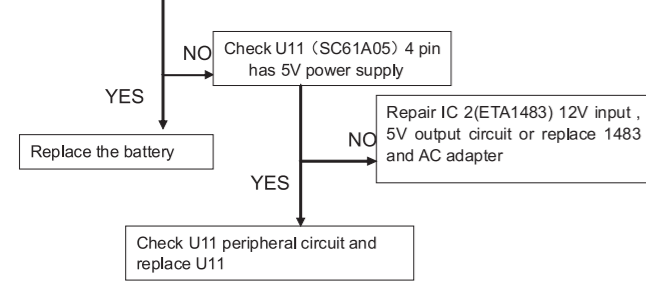

八、 SD card not reading

7

九、Button no function

Press MUTE to check the KEY0 pads of CN9 socket, Press CH+ to check KEY1 pads of CN8 socket if have 0~3.3V voltage changed.

十、Battery can't be charged

Take out the battery, check the voltage of CN2 +B pin is 4.2V