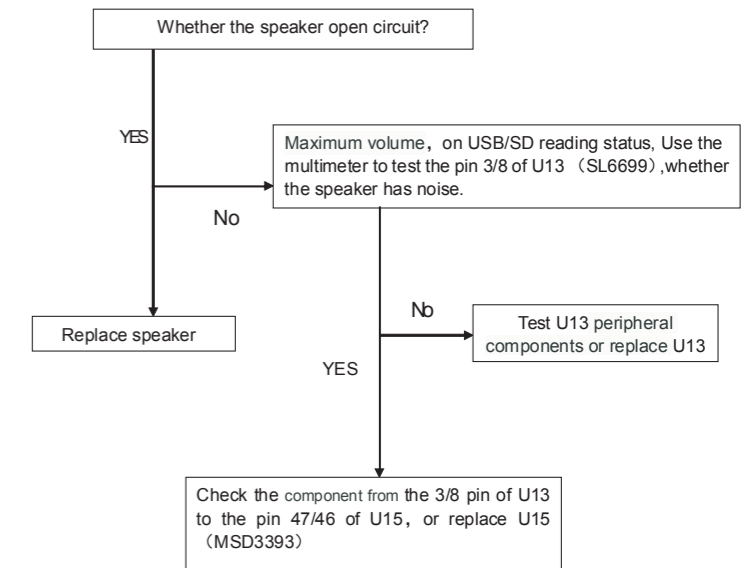

PORTABLE DIGITAL LCD TELEVISION

TTV701-7

Service manual

一、 No sound, no image, blank screen trouble shooting steps:

1

二、 Blank screen trouble shooting steps:

2

三、 Has image, no sound/low sound/distortion